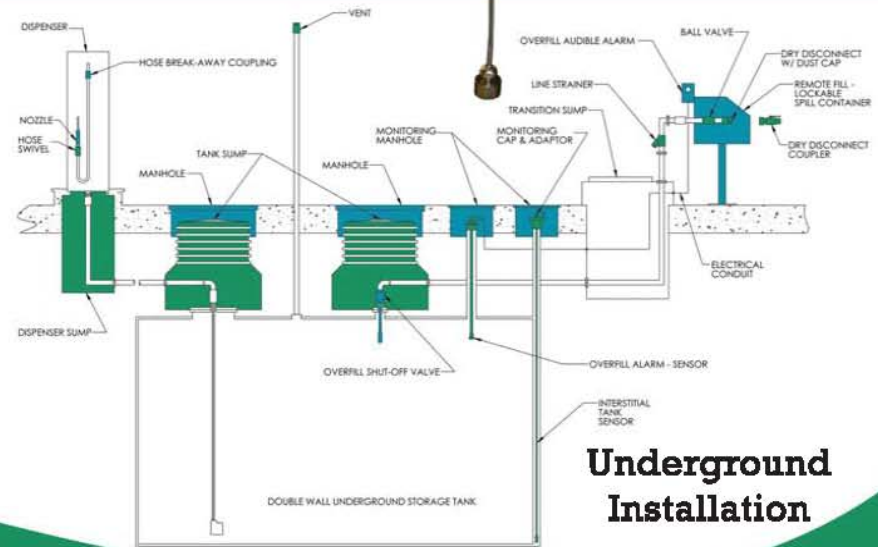

DEF COMPATIBLE PRODUCTS... YOUR COMPREHENSIVE SOURCE

DEF PRODUCTS

Fig. 284S
Line Strainer
Stainless Steel

Fig. 609DEF
Safe-T-Break
Stainless Steel

Fig. 928S
Coupler
Stainless Steel

Fig. 958
Check Valve
Stainless Steel

Fig. 602DEF
Automatic
Shut-Off Nozzle
Stainless Steel

Fig. 912
Anti-Syphon
Stainless Steel

DEF PRODUCTS

Fig. 318L
Manhole
Engineered
Laminate

Fig. 691BSS
Ball Valve
Stainless Steel

Fig. 818T/918T
Tank Gauge/
Alarm
Teflon® Coated AL

Fig. 515SD
Spill Container
Stainless Steel

Fig. 710SS
Solenoid Valve
Stainless Steel

Fig. 927S
Adaptor
Stainless Steel

DEF PRODUCTS

Fig. 9095SS
Overfill Valve
Stainless Steel

Fig. 354T
Open Vent
Teflon® Coated AL

Fig. 749T
P/V Vent
Teflon® Coated AL

Fig. 222DEF
Swivel
Stainless Steel

Fig. 918TCPS
Overfill Alarm
Stainless Steel

Fig. 432TS
Tank Sump
Fig. 431DS
Dispenser Sump
Polyethylene

With each passing year, more and more products are released that require special liquid handling solutions. DEF (Diesel Exhaust Fluid) is no exception. It has challenged distributors to find new and different products for storage and dispensing. Morrison Bros. Co. has tested and proven products to satisfy this need.